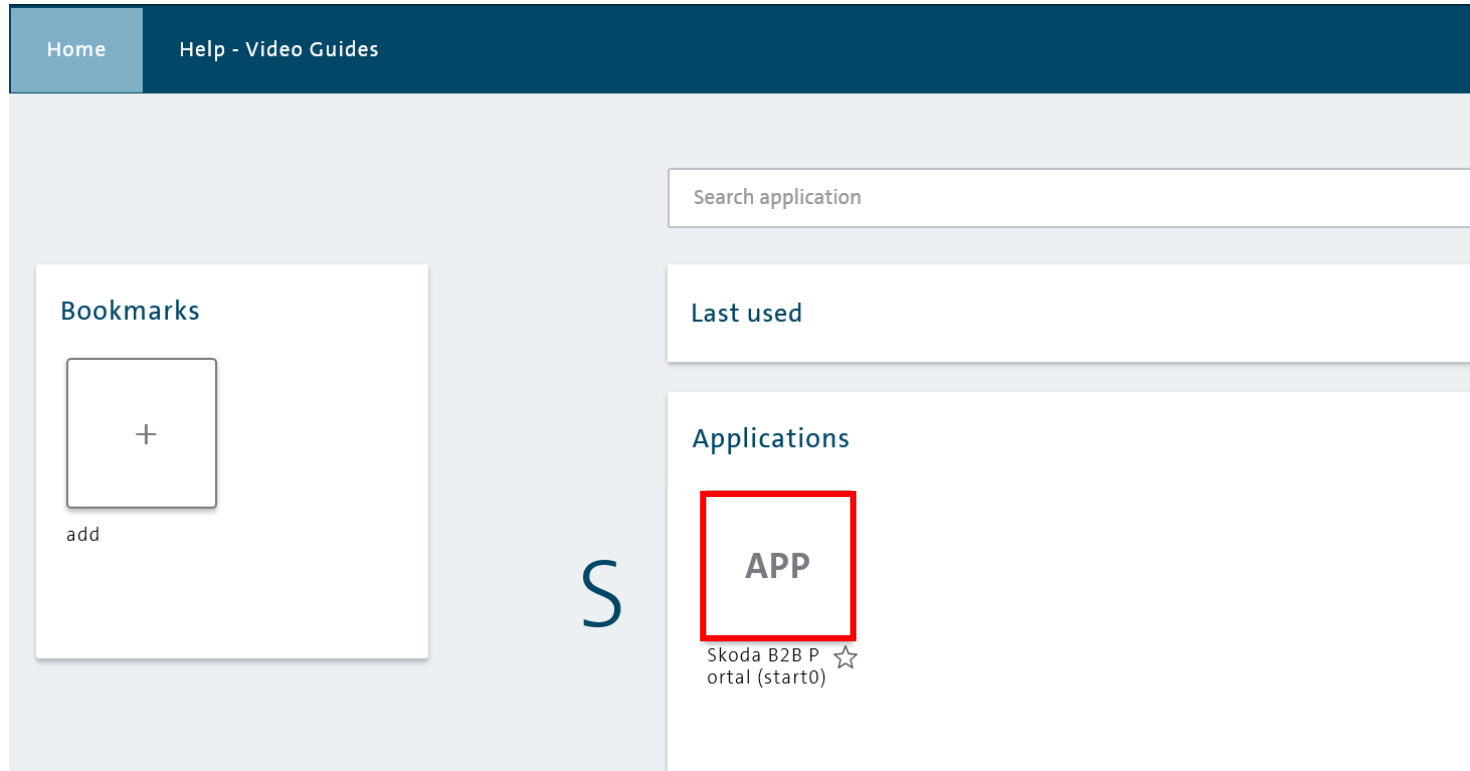

3. Choose application B2B Portal